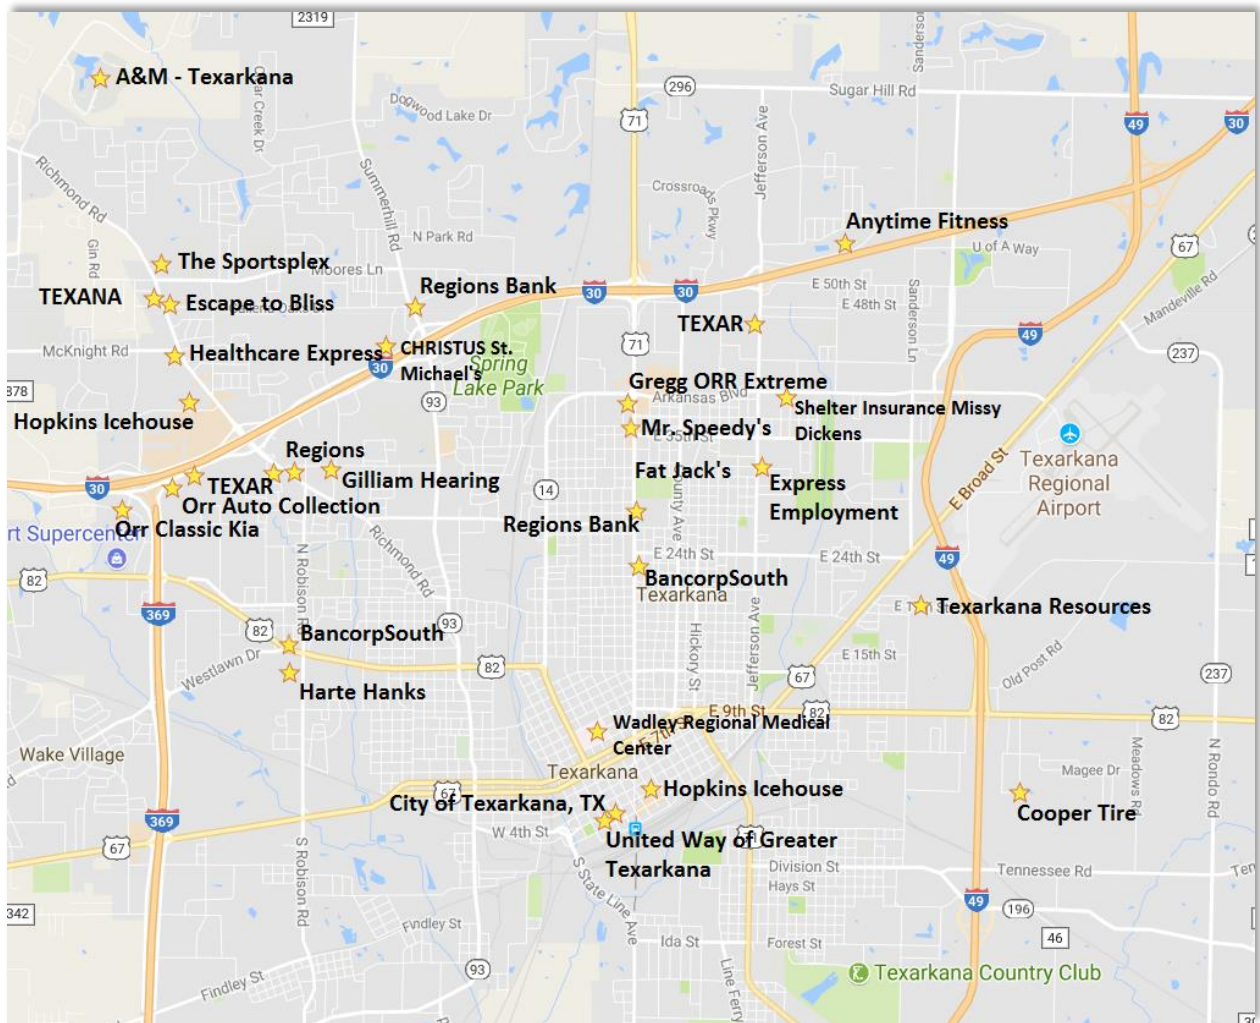

During the month of July 2017, area businesses and organizations have collaborated with **Stuff the Bus** to collect school supplies. Donate today! Your donations help fill backpacks for 1,600 area youth in 12 different school districts.

### STUFF THE BUS COLLECTION BOX MAP

Want a collection box at your business? Contact the United Way of Greater Texarkana at  
**(903) 794-3105.**

A&M - Texarkana	7101 University Avenue
Anytime Fitness - Trinity Blvd	2229 Trinity Blvd
Bancorp South - New Boston Road	3000 New Boston Road
Bancorp South - Richmond Road	3113 Richmond Road
Bancorp South - Stateline	2200 N. Stateline Avenue
City of Texarkana, TX	220 Texas Boulevard
Classic Auto Park - 4333 Mall Drive	4333 Mall Drive
Classic Kia - 902 Walton Drive	902 Walton Drive
Cooper Tire	3500 Washington
Cooper Tire Service	5320 N Stateline Avenue
Escape to Bliss	3502 Richmond Road
Express Employment	3206 Jefferson Avenue
Fat Jacks	3324 N Stateline Avenue
Gilliam Hearing	3101 Kennedy Lane
Gregg Orr Classic Corp - 3921 Mall Drive	3921 Mall Drive
Gregg Orr Extreme - 4411 Stateline Drive	4411 N. Stateline Avenue
Harte Hanks	1801 N. Robinson Road #5
Healthcare Express	3515 Richmond Road
Healthcare Express Sportsplex	5610 Richmond Road
Hopkins Ice House	4030 Gibson Lane
Hopkins Ice House (Downtown)	301 East 3rd Street
Mr. Speedy's	4119 N. Stateline Avenue
Regions Bank - Richmond Rd	2000 Richmond Road
Regions Bank - Stateline Branch	2800 N. Stateline Avenue
Regions Bank - Summerhill Rd	5126 Summerhill Road
Shelter Insurance – Missy Dickens	1600 Arkansas Blvd
St. Michaels Health System	2400 Saint Michael Drive
TEXAR - Jefferson Avenue	4437 Jefferson Avenue
TEXAR - Richmond Road	2301 Richmond Road
Texarkana Resources	3015 E. 19th Street
United Way of Greater Texarkana	214 Spruce Street